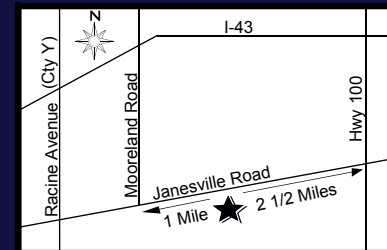

WORSHIP AT ST. PAUL'S

Good Friday:

1:00, 3:00 & 7:00 pm

Easter Vigil:

5:00 pm

Easter:

6:00, 7:45, 9:15, 10:15 & 10:45 am

Childcare available
9:15, 10:15 and
10:45 services